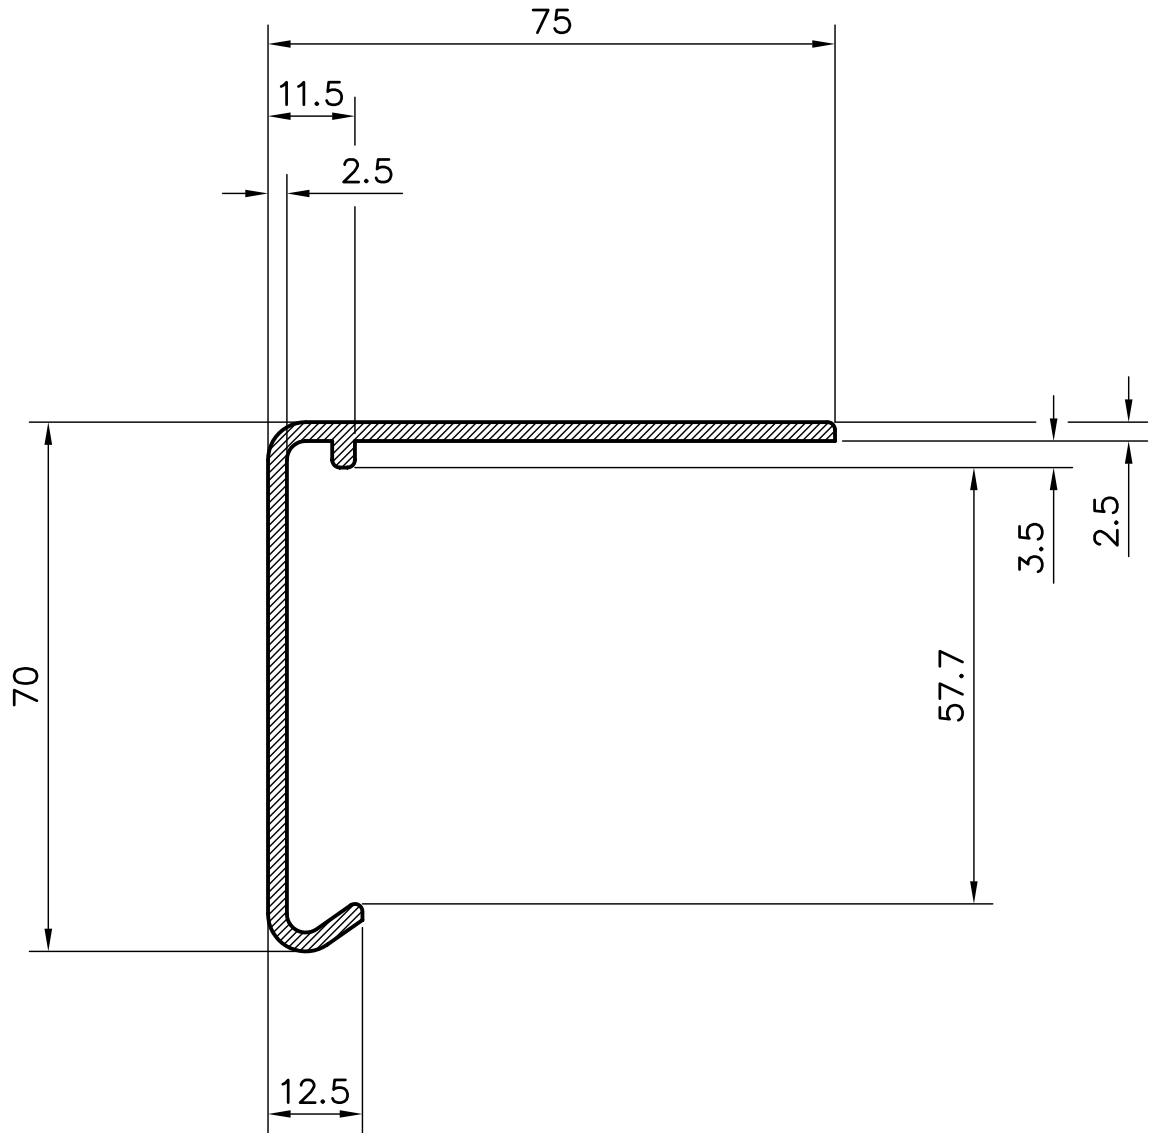

SUPPLIED IN 2.5 METRE LENGTHS WITH LOOSE JOINTING SLEEVE  
90° INTERNAL AND EXTERNAL CORNER PIECES AVAILABLE  
STANDARD COLOURS BLACK, WHITE AND GREY  
OTHER COLOURS CAN BE SUPPLIED, PRICES & LEAD TIMES ON APPLICATION

DRAWING/PART No.

ISS A