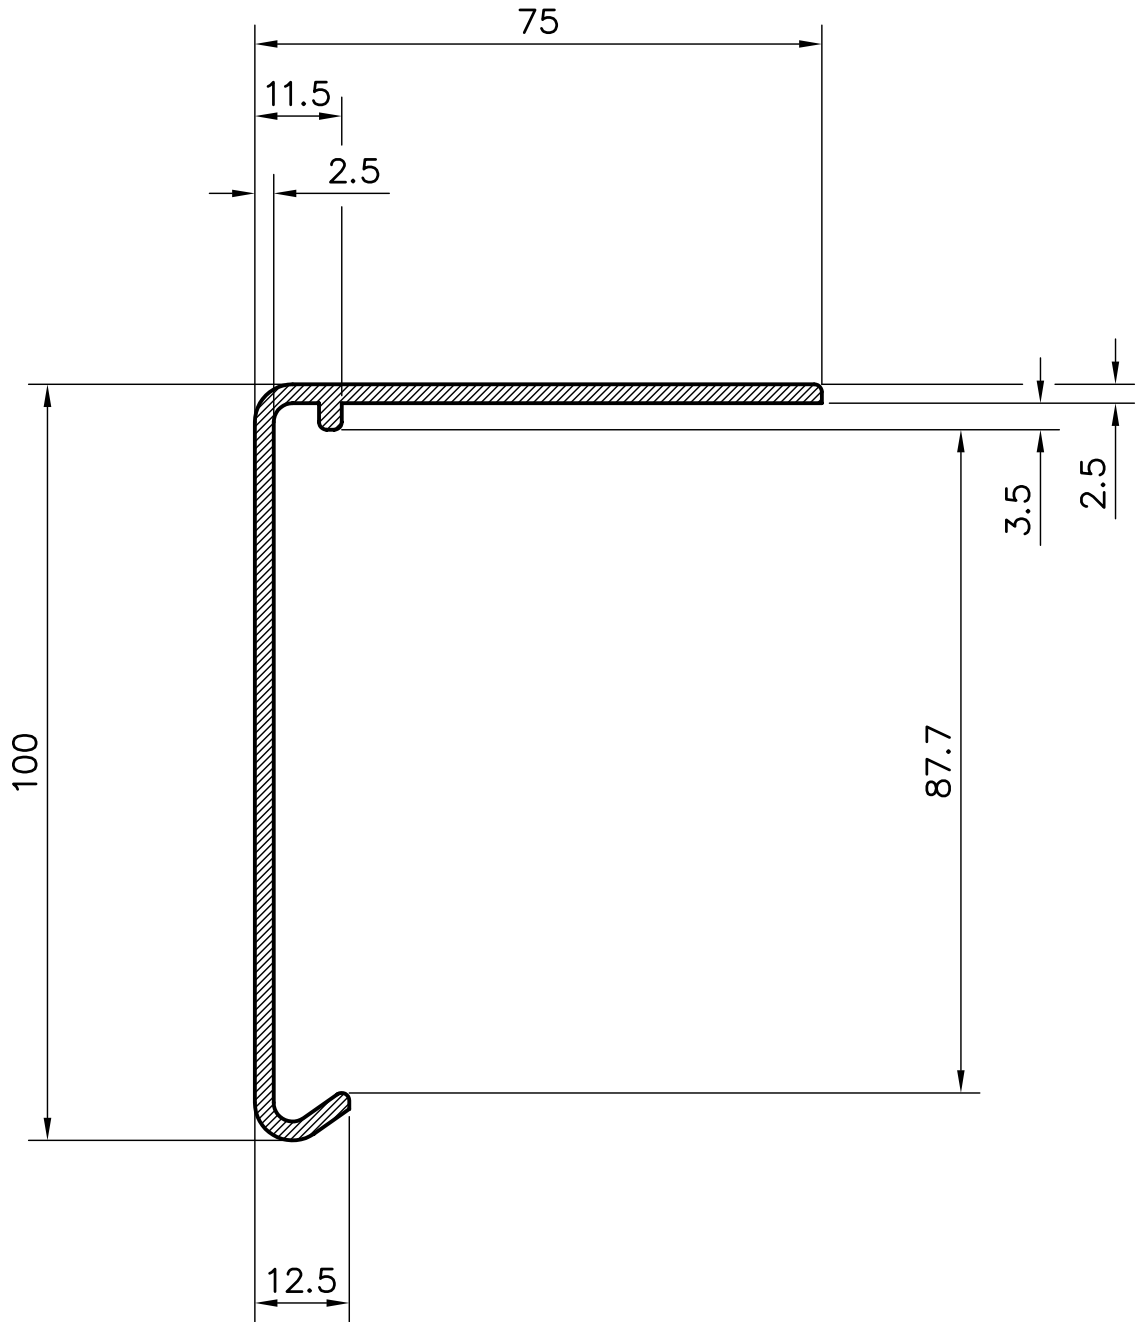

SUPPLIED IN 2.5 METRE LENGTHS WITH LOOSE JOINTING SLEEVE  
90° INTERNAL AND EXTERNAL CORNER PIECES AVAILABLE  
STANDARD COLOURS BLACK, WHITE AND GREY  
OTHER COLOURS CAN BE SUPPLIED, PRICES & LEAD TIMES ON APPLICATION

DRAWING/PART No.

ISS A